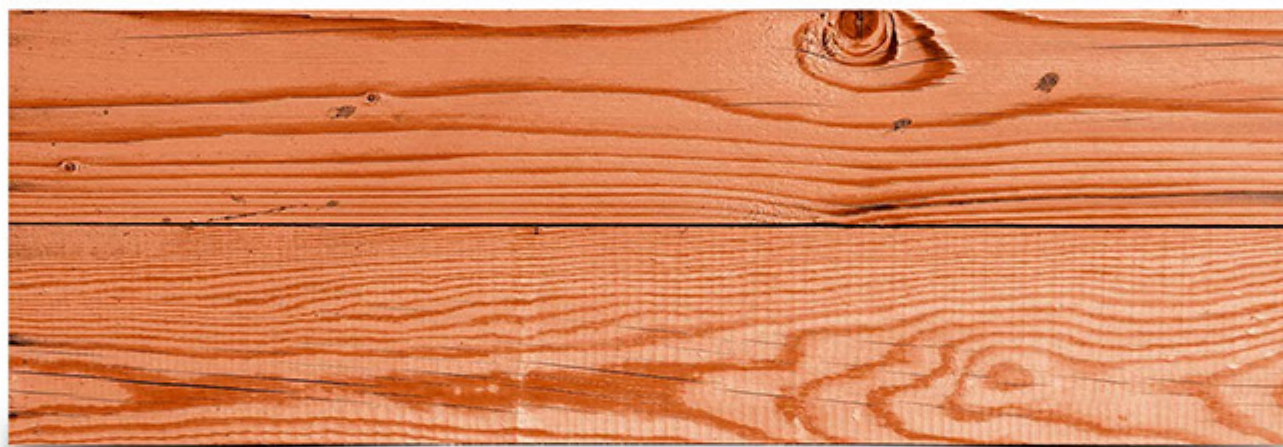

MATT WOODEN SERIES

8" X 24"

DESIGN.NO

16080

R-1

R-2

R-3

MATT WOODEN SERIES