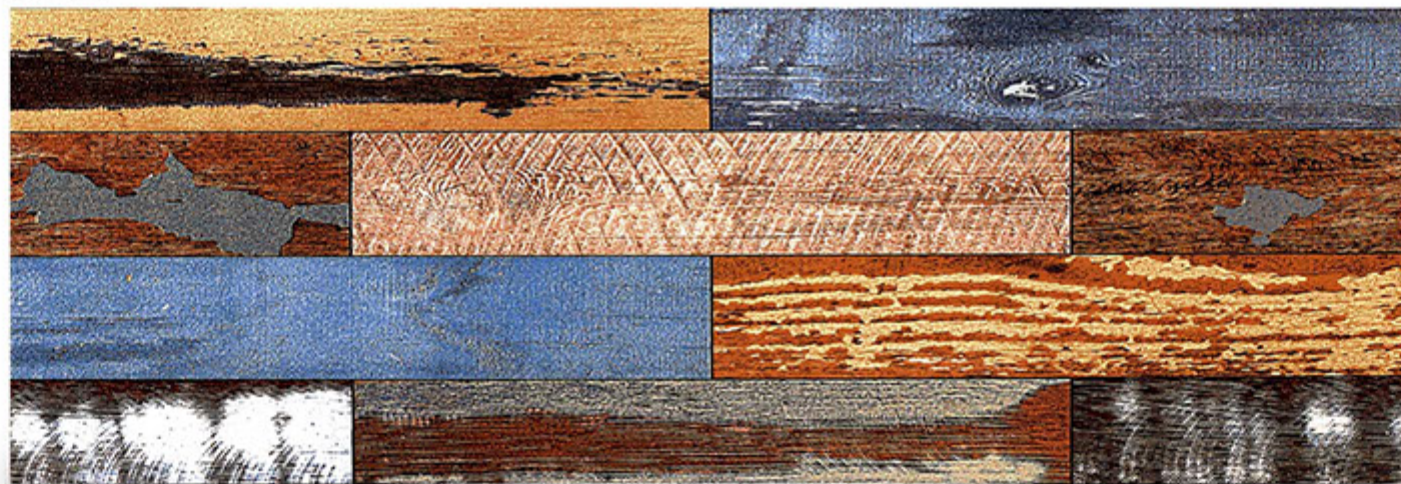

8" X 24"

DESIGN.NO

16159

R-1

R-2

R-1

R-2

MATT WOODEN SERIES