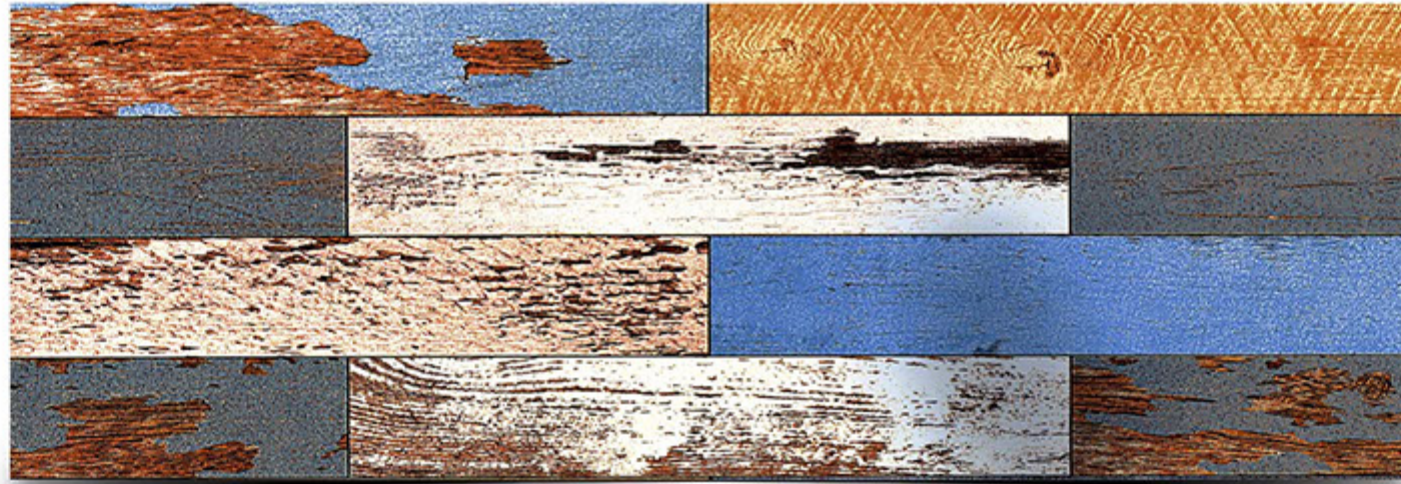

MATT WOODEN SERIES

8" X 24"

DESIGN.NO

16159

R-1