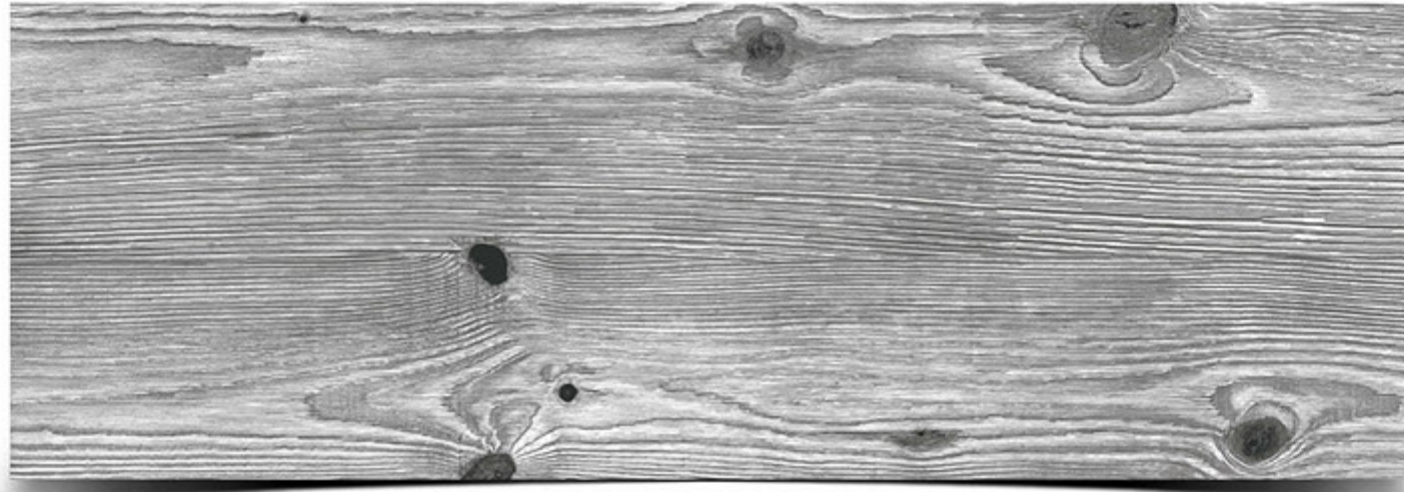

MATT WOODEN SERIES

8" X 24"

DESIGN.NO

16165

R-1