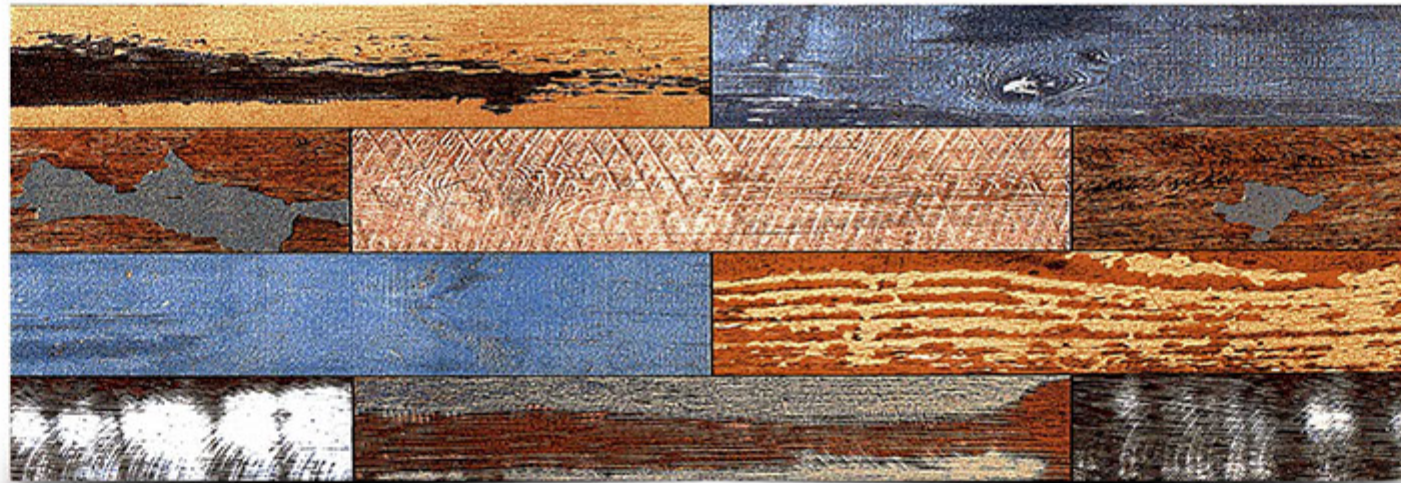

8" X 24"

DESIGN.NO

16159

R-1

R-2

R-1

R-2

MATT WOODEN SERIES