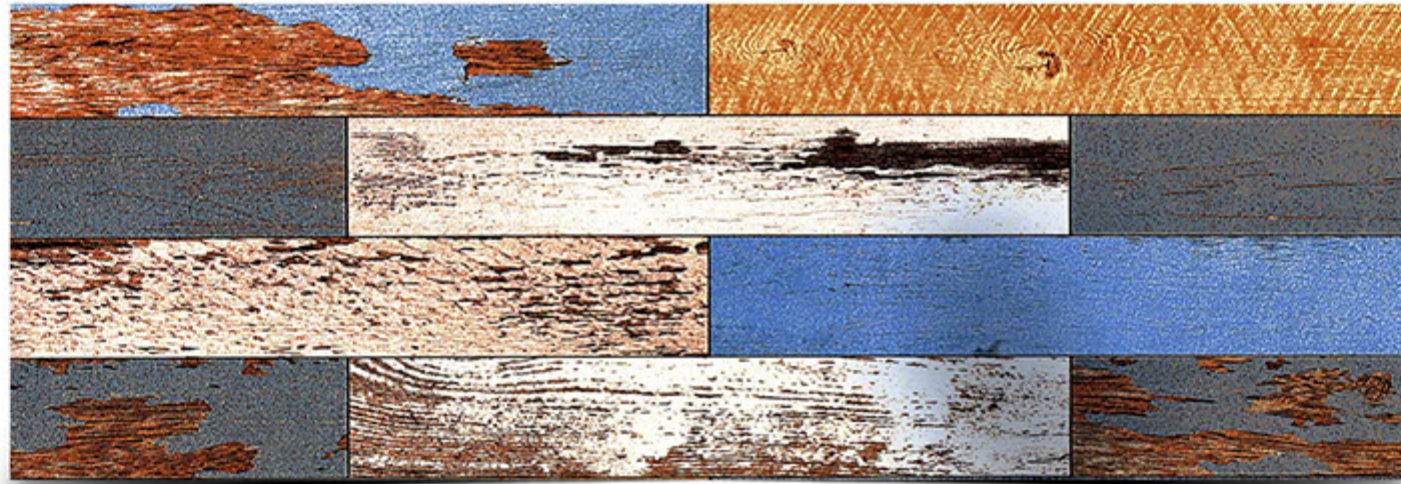

8" X 24"

DESIGN.NO

16159

R-1

R-2

R-1

R-2

MATT WOODEN SERIES